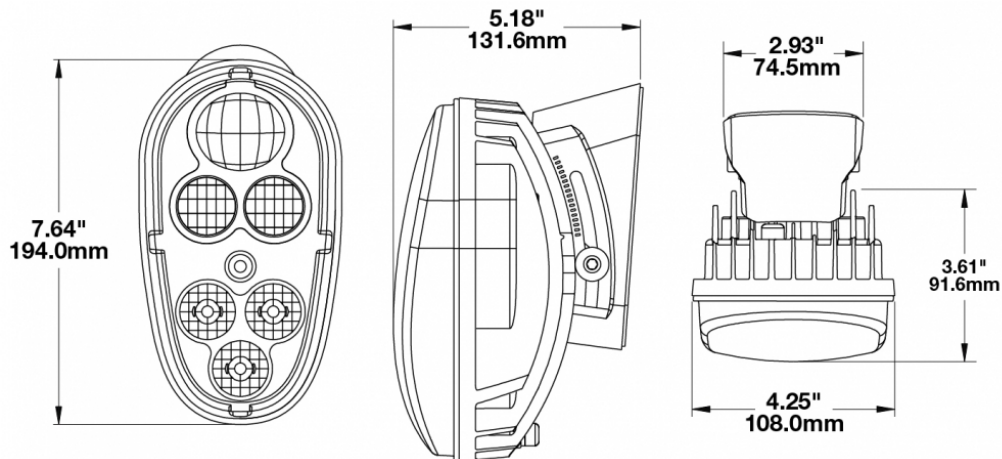

LED Headlights - Model 515

PRODUCT INFORMATION

Description	12-48V ECE LED Material Handling Headlight with Chrome Inner Bezel
Height	194.06 mm / 7.64 in
Width	107.95 mm / 4.25 in
Depth	131.57 mm / 5.18 in
Shape	Stylized
Outer Lens Material	Hardcoated Polycarbonate
Outer Lens Color	Clear
Housing Material	Die-Cast Aluminum
Housing Color	Black
Bezel Color	Chrome
Mounting Hardware Description	(x2) M6-1 x 25 Mounting Bolts
Mounting Type	Mounts to front of lift truck
Minimum Operating Temperature	-40 °C / -40 °F
Maximum Operating Temperature	65 °C / 149 °F
Connector or Wiring	Integrated 4-Pin Deutsch Weather-Proof Socket (DT04-4P)
Mating Connector	4-Pin Deutsch Weather-Proof Plug (DT06-4S)
Product Weight	2.14 lbs / 0.97 kgs
Shipping Weight	2.45 lbs / 1.11 kgs

PRODUCT DIMENSIONS

ELECTRICAL SPECIFICATIONS

Input Voltage	12-48V DC
Operating Voltage	9-60V DC
Transient Spike Protection	330V Peak @ 1 HZ-100 Pulses
White Wire	Front Position
Red Wire	Low Beam
Yellow Wire	Turn
Black Wire	Ground
Current Draw	0.60A @ 12V DC (Low Beam)
	0.30A @ 24V DC (Low Beam)
	0.20A @ 36V DC (Low Beam)
	0.15A @ 48V DC (Low Beam)
	0.05A @ 12V DC (Front Position)
	0.05A @ 24V DC (Front Position)
	0.05A @ 36V DC (Front Position)
	0.05A @ 48V DC (Front Position)
	1.45A @ 12V DC (Turn Signal)
	0.70A @ 24V DC (Turn Signal)
	0.45A @ 36V DC (Turn Signal)
	0.40A @ 48V DC (Turn Signal)

PHOTOMETRIC SPECIFICATIONS

Raw Lumen Output	540 Lumens (Low Beam)
Effective Lumen Output	420 Lumens (Low Beam)
Nominal LED Color Temperature	5000 K
Beam Pattern(s)	Forward Lighting - Low Beam (ECE Left Hand) Forward Lighting - Low Beam (ECE Right Hand) Signalization - Front Position Signalization - Turn (Front) Signalization - Turn (Rear)