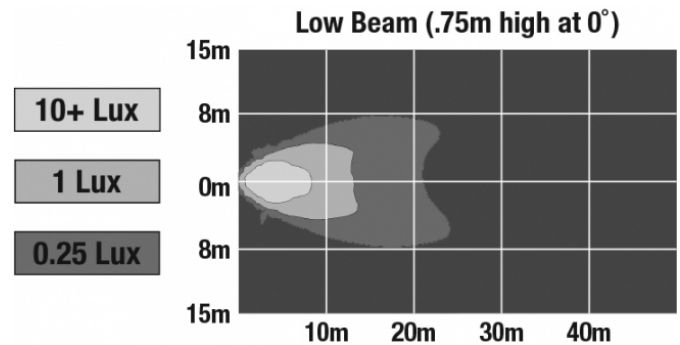

LED Headlights - Model 515

PRODUCT INFORMATION

Description	12-48V ECE LED Material Handling Headlight with Chrome Inner Bezel
Height	194.06 mm / 7.64 in
Width	107.95 mm / 4.25 in
Depth	131.57 mm / 5.18 in
Shape	Stylized
Outer Lens Material	Hardcoated Polycarbonate
Outer Lens Color	Clear
Housing Material	Die-Cast Aluminum
Housing Color	Black
Bezel Color	Chrome
Mounting Hardware Description	(x2) M6-1 x 25 Mounting Bolts
Mounting Type	Mounts to front of lift truck
Minimum Operating Temperature	-40 °C / -40 °F
Maximum Operating Temperature	65 °C / 149 °F
Connector or Wiring	Integrated 4-Pin Deutsch Weather-Proof Socket (DT04-4P)
Mating Connector	4-Pin Deutsch Weather-Proof Plug (DT06-4S)
Product Weight	2.14 lbs / 0.97 kgs
Shipping Weight	2.45 lbs / 1.11 kgs

PHOTOMETRIC SPECIFICATIONS

Raw Lumen Output	540 Lumens (Low Beam)
Effective Lumen Output	420 Lumens (Low Beam)
Nominal LED Color Temperature	5000 K
Beam Pattern(s)	Forward Lighting - Low Beam (ECE Left Hand) Forward Lighting - Low Beam (ECE Right Hand) Signalization - Front Position Signalization - Turn (Front) Signalization - Turn (Rear)